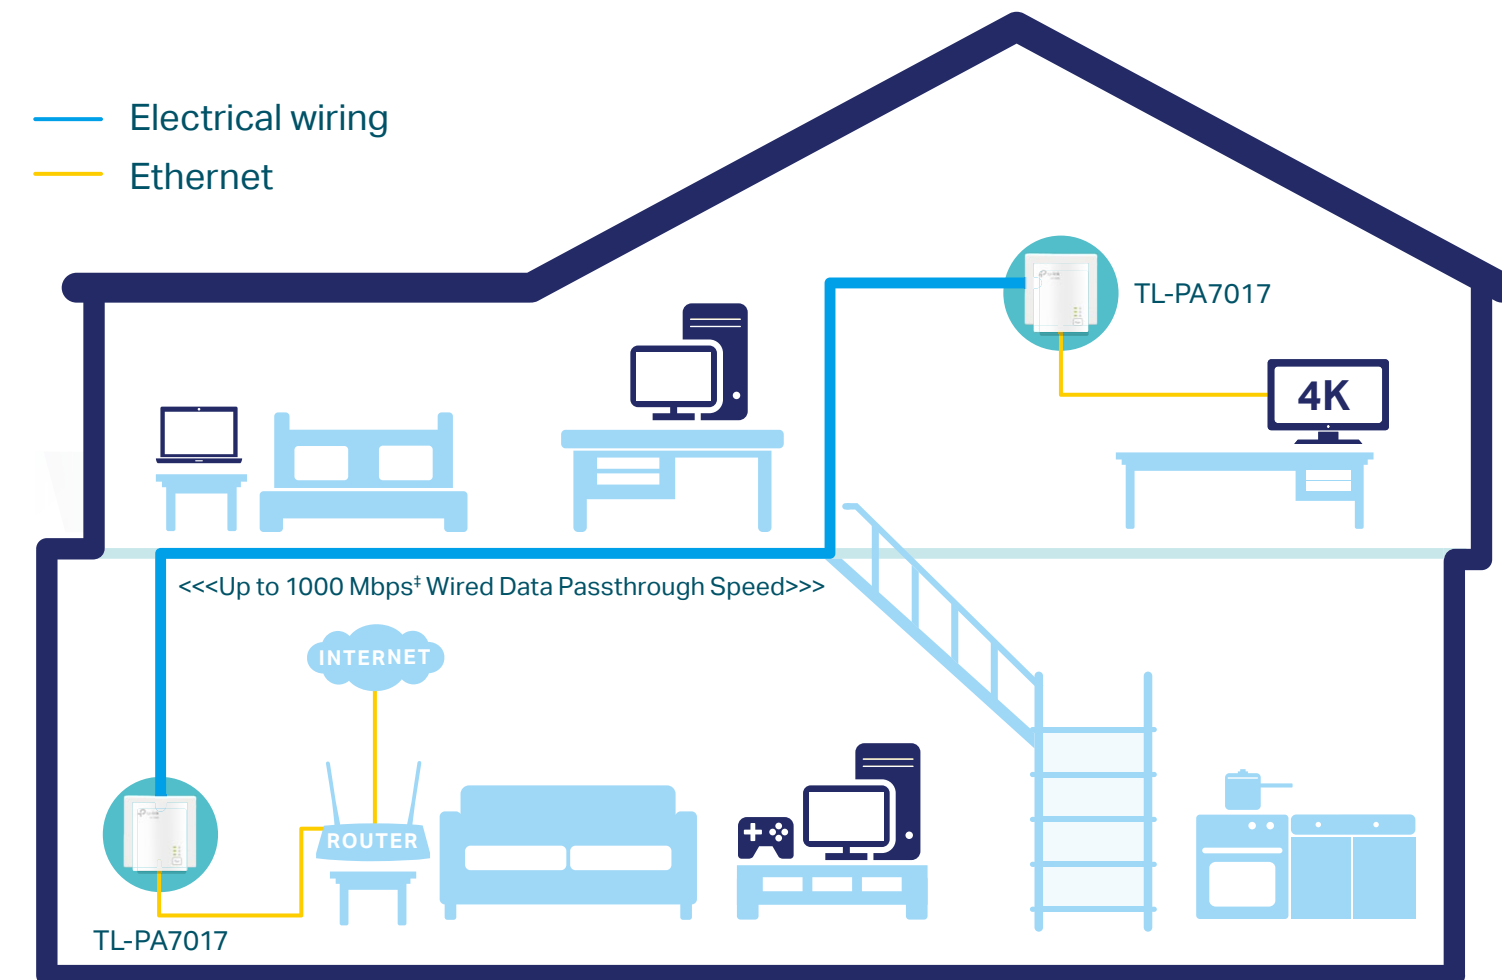

AV1000 Gigabit Powerline Starter Kit

Extend Reliable Gigabit Network Using Existing Electrical Wiring

TL-PA7017 KIT

HomePlug AV2
1000Mbps

Compact Design

Power Saving

Plug and Play

Gigabit Ethernet

Highlights

Get Reliable Gigabit Network from Any Outlet

The AV1000 Gigabit Powerline Starter Kit brings internet to any area with a power outlet using your home's electrical wiring.

- No need for new wires or drilling
- Network passes through walls and floors

Plug and Play

Powerline adapters and extenders must be deployed in a set of two or more, and be connected to the same electrical circuit.

Highlights

HomePlug AV2 Standard Compliant

The HomePlug AV2 standard creates high-speed data transfer rates of up to 1000Mbps[†] to support all your online activities.

Compact Design

The ultra-compact design allows the adapter to be plugged into socket without blocking other sockets.

Features

Speed

- Ultra-fast Powerline Speed – HomePlug AV2 standard compliant, high-speed data transfer rate of up to 1000Mbps, ideal for Ultra HD streaming and online gaming
- Gigabit Ethernet for Reliable Connections– One Gigabit Ethernet port provides reliable high-speed wired connections for game consoles, smart TVs, STB and more.