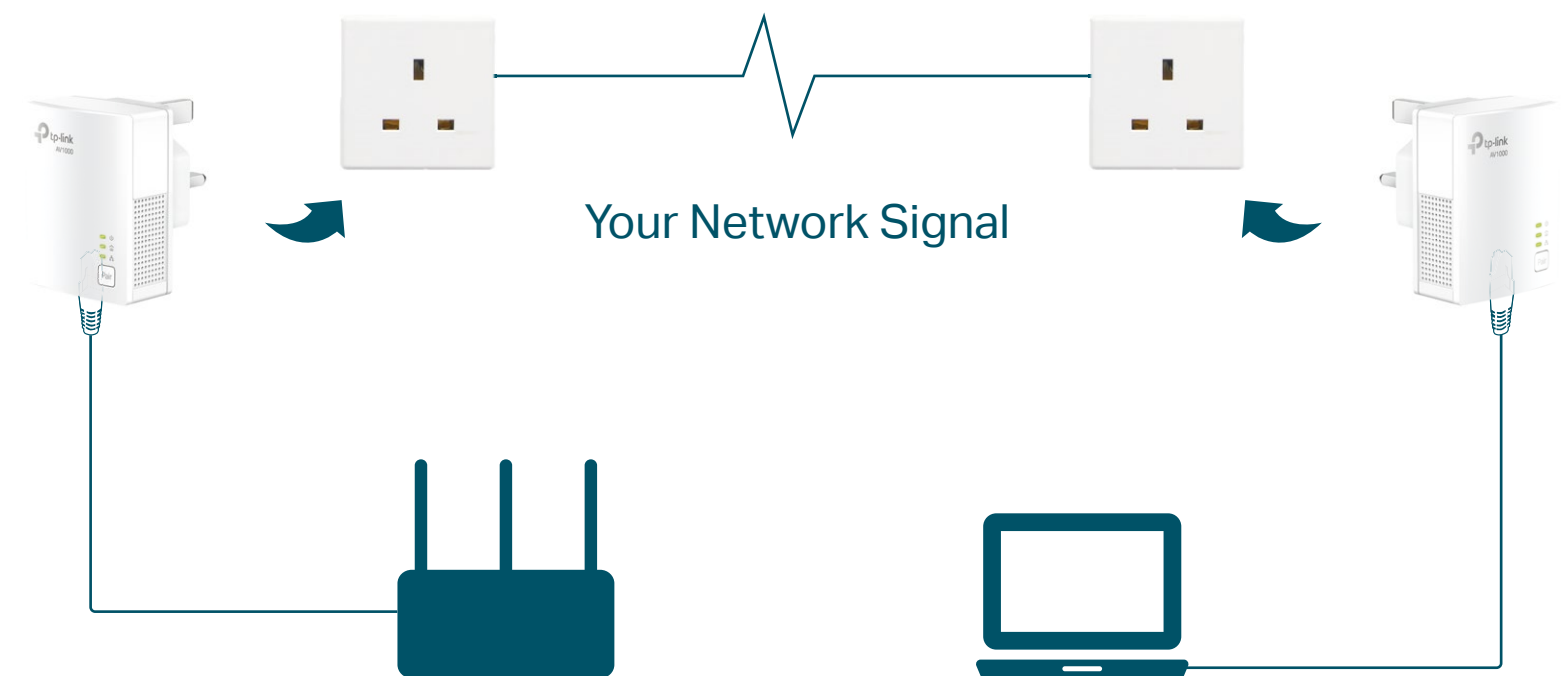

AV1000 Gigabit Powerline Starter Kit

Extend Reliable Gigabit Network Using Existing Electrical Wiring

TL-PA7017 KIT

HomePlug AV2
1000Mbps

Compact Design

Power Saving

Plug and Play

Gigabit Ethernet

Highlights

Get Reliable Gigabit Network from Any Outlet

The AV1000 Gigabit Powerline Starter Kit brings internet to any area with a power outlet using your home's electrical wiring.

- No need for new wires or drilling
- Network passes through walls and floors

Plug and Play

Powerline adapters and extenders must be deployed in a set of two or more, and be connected to the same electrical circuit.

Highlights

HomePlug AV2 Standard Compliant

The HomePlug AV2 standard creates high-speed data transfer rates of up to 1000Mbps[†] to support all your online activities.

Compact Design

The ultra-compact design allows the adapter to be plugged into socket without blocking other sockets.

Features

Speed

- Ultra-fast Powerline Speed – HomePlug AV2 standard compliant, high-speed data transfer rate of up to 1000Mbps, ideal for Ultra HD streaming and online gaming
- Gigabit Ethernet for Reliable Connections– One Gigabit Ethernet port provides reliable high-speed wired connections for game consoles, smart TVs, STB and more.